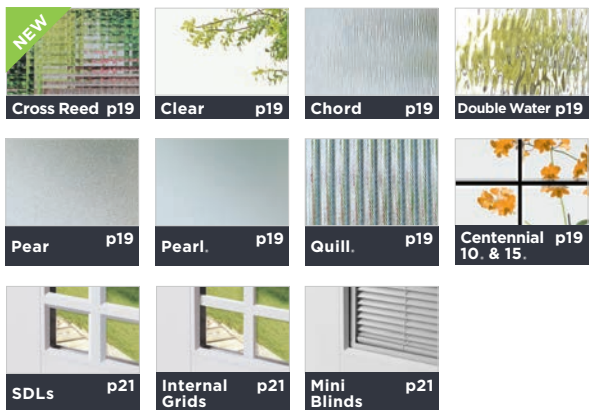

VISTAGRANDE.

BRING THE OUTDOORS IN