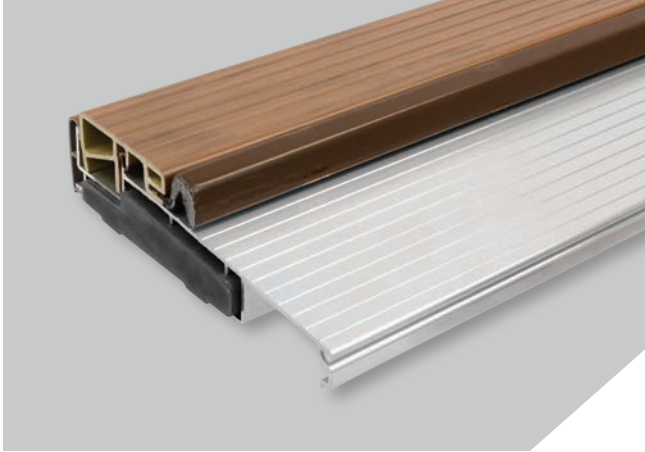

Powered by Endura™

POWERED BY ENDURA™ COMPONENTS. SMARTER PERFORMANCE FOR YOU.

SILL SYSTEMS

Z-SERIES BUMPER OUTSWING SILLS

Bumper Outswing Sills offer ultimate protection in high exposure areas and severe weather conditions. The seal produced by the Bumper Outswing increases with pressure against the door, for enhanced protection against air and water.