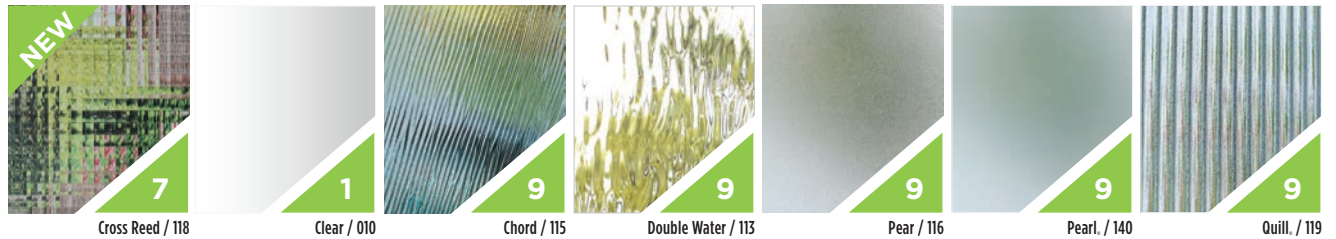

Door VFT-126-04C-1

VistaGrande, Fir Textured with 26x36 Clear Glass and Craftsman Internal Grids