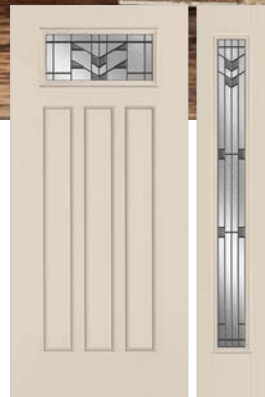

Door BLT-404-312-2
Sidelites BLTSL-490-312-1

Belleville, Smooth with
22x10 Glass / 7x64 Sidelite