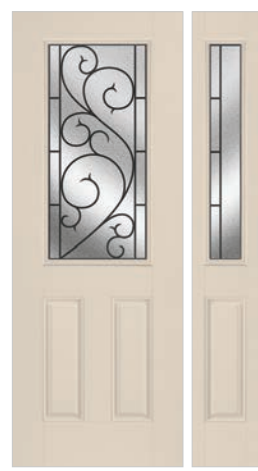

8' Belleville. Smooth with 22x48 Glass / 8x48 Sidelite

Door BIS-404-926-2 / Sidelite BISSI-450-926-1