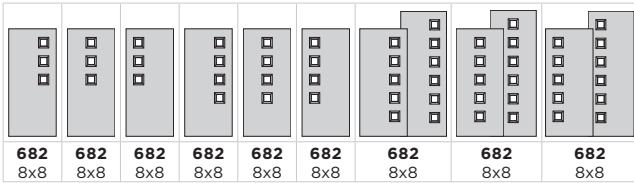

MODERN DOOR

CONTEMPORARY MINIMALISTIC DESIGNS

DOOR COLLECTIONS

BARRINGTON™

VISTAGRANDE™

HERITAGE SERIES™

MODERN

SQUARE LITES

MHD / SHD HD Steel