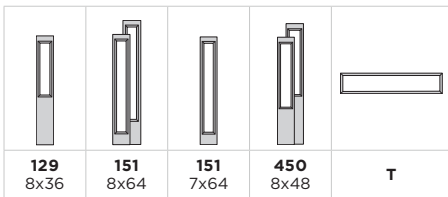

EXPO

IRON

CLASSIC

TEXTURES

LINEA

ESSENTIA

PRIVACY RATING 1 — 5 — 10
Least Obscure ▲ Most Obscure

Door SHD-137-467-4