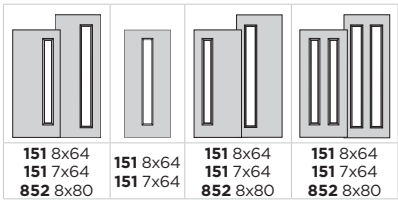

VERTICAL LITES

BLT / Belleville, Oak Textured