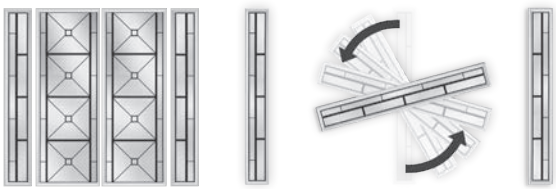

EXPO

IRON

CLASSIC

TEXTURES

LINEA

ESSENTIA

One sidelite would need to be rotated 180° to get the "bookend look."

122 22x64	404 22x48	151 8x64	151 7x64	450 8x48	T