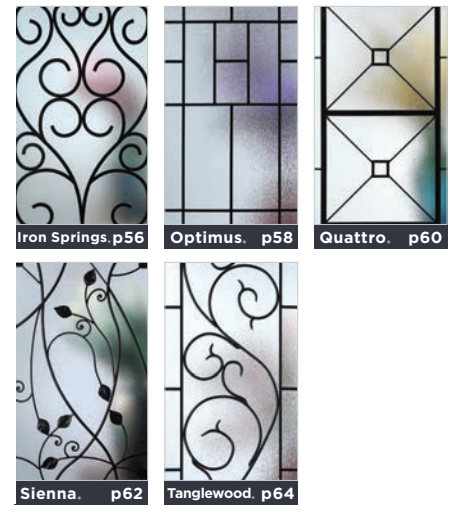

BELLEVILLE. THE ORIGINAL FIBERGLASS

STA-TRU. PRE-PAINTED STEEL

HD STEEL READY TO PAINT

EXPO

IRON

CLASSIC

TEXTURES

LINEA