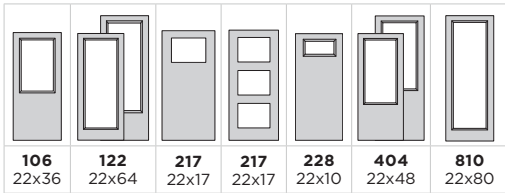

Door BFT-228-627-4
Sidelites BFTSL-151-627-X

Belleville. Fir Textured with with 22x10 Glass / 8x64 Sidelite

EXPO

IRON

CLASSIC

TEXTURES

LINEA

ESSENTIA