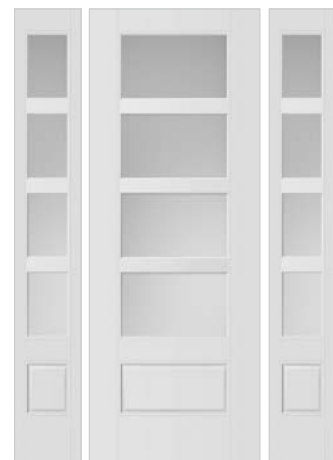

Door VSG-122-140-S04W-1 / Sidelites VSGSL-151-140-S04W-1

8' VistaGrande, Smooth with 22x64 Pearl, Glass / 8x64 Sidelites with Applied 3-1/2" SDL Bars