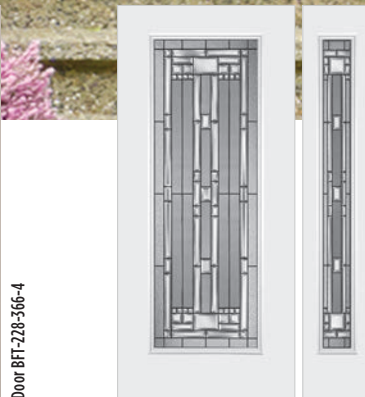

Sta-Tru, HD Steel with
22x64 Glass / 7x64 Sidelite