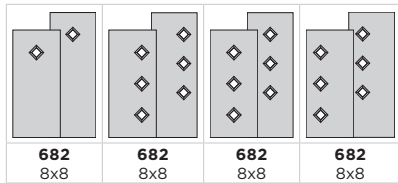

DIAMOND LITES