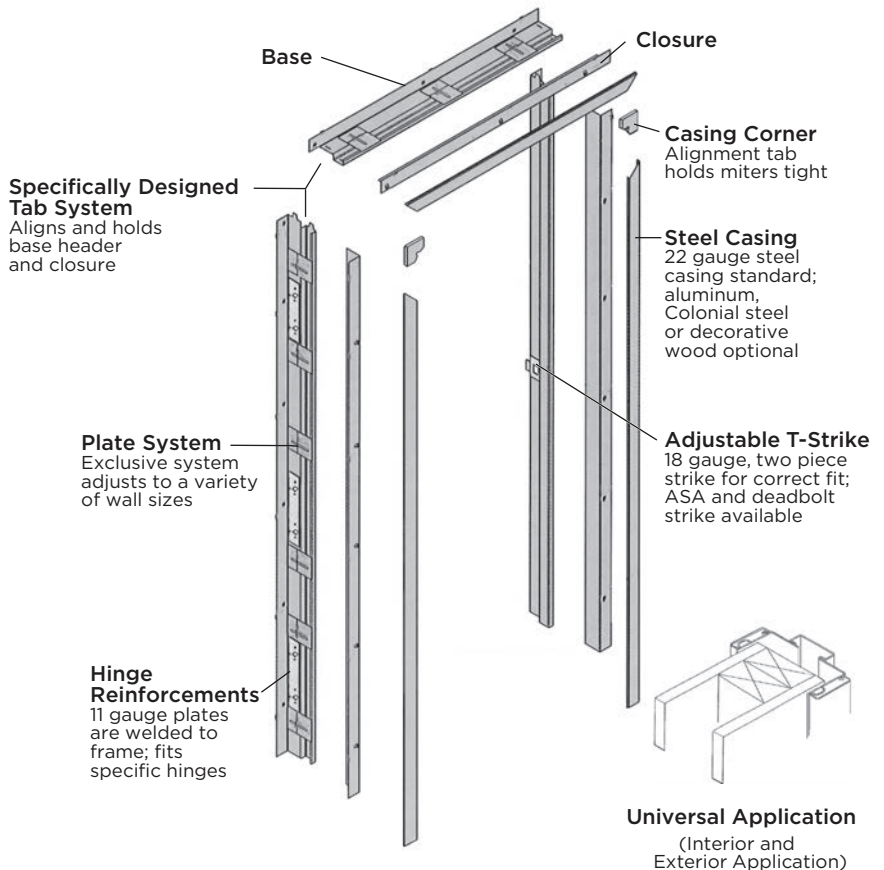

Entry Fit™ Rough Openings		
PREHUNG DOOR SIZES		
	Nominal Door Size	Rough Opening Size (Wood Stud)
	w x H	W x H
Single Door	2'0" x 6'8"	25-1/4" x 81-1/2"
	2'6" x 6'8"	31-1/4" x 81-1/2"
	2'8" x 6'8"	33-1/4" x 81-1/2"
	2'10" x 6'8"	35-1/4" x 81-1/2"
	3'0" x 6'8"	37-1/4" x 81-1/2"
Double Door	4'0" x 6'8"	49-1/4" x 81-1/2"
	5'0" x 6'8"	61-1/4" x 81-1/2"
	5'4" x 6'8"	65-1/4" x 81-1/2"
	5'8" x 6'8"	69-1/4" x 81-1/2"
	6'0" x 6'8"	73-1/4" x 81-1/2"

*Z astragals only available in 6'8" and 8'0" heights †Masonite spec

- Double door width is with a 'Z' astragal. If using a 5/8" astragal then add 9/16" to the width.
- All dimensions shown are for doors with standard inswing sill; deduct 3/4" for bumper outswing or handicap compliant sill.
- Add 4" to height for 7'0" height.
- Add 16" to height for 8'0" height.