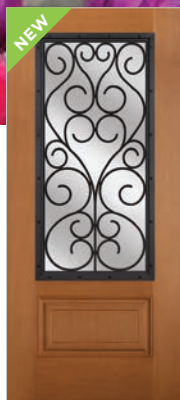

Belleville. Smooth with Iron Springs. Glass and NEW Wrought Iron Frame / Door BLS-122-918-X

Belleville. Hollister. Fir Textured with 22x48 Glass and NEW Wrought Iron Frame

Door BFT-404-918-1