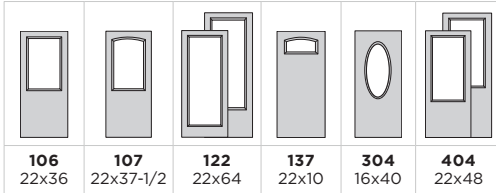

EXPO

IRON

CLASSIC

TEXTURES

LINEA

ESSENTIA

PRIVACY RATING **1** ————— **9** **10**
Least Obscure ▲ Most Obscure