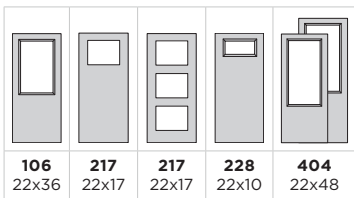

Door BLS-228-312-3 / Sidelite BLSL-151-312-X

EXPO

IRON

CLASSIC

TEXTURES

LINEA

ESSENTIA

PRIVACY RATING 1 — 4 — 10
 Least Obscure — Most Obscure