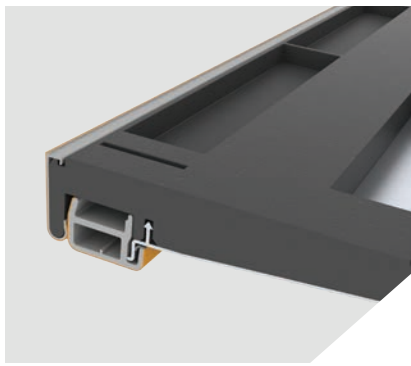

COMPOSITE SUBSTRATE

No more stuck doors or drafts because the Z-Series Sill substrate material is a waterproof composite that won't warp or rot, ever. The substrate is not affected by moisture and rot like wood.