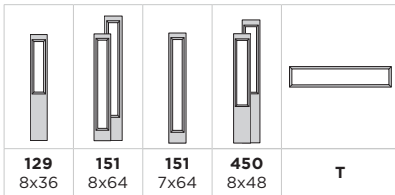

EXPO

IRON

CLASSIC

TEXTURES

LINEA

ESSENTIA

PRIVACY RATING **1** ————— **9** **10**
Least Obscure ▲ Most Obscure