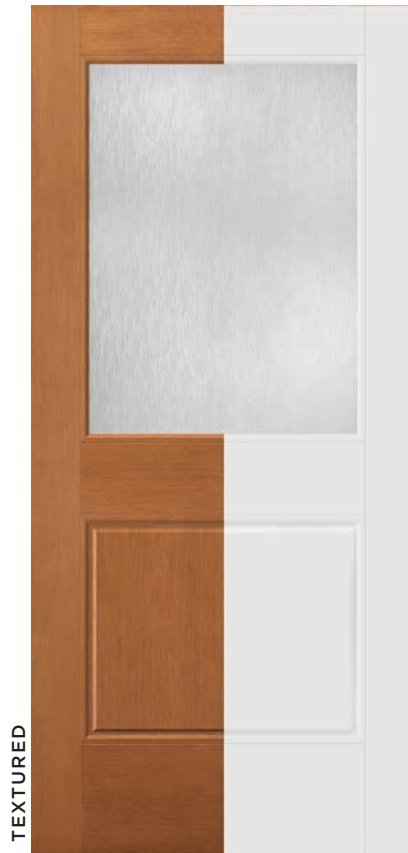

Fir Smooth

HERITAGE SERIES.

AUTHENTIC CRAFTSMAN DETAIL

Fir Smooth

- ▶ Featuring superior woodgrain texture, distinct raised mouldings and wider glass, Barrington. doors offer the ultimate in style and durability.