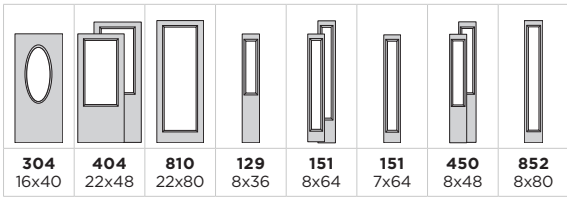

EXPO

IRON

CLASSIC

TEXTURES

LINEA

ESSENTIA

PRIVACY RATING **1** **2** **10**
Least Obscure Most Obscure