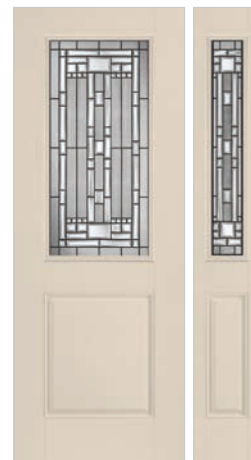

Door SHD-217-366-2

Sta-Tru, Craftsman HD Steel with 22x16 Glass (shown w/ optional dentil shelf)

Doors BFT-404-366-1

Belleville, Hollister, Fir Textured with 22x48 Glass

Door BLS-404-366-1 / Sidelite BLSL-450-366-1