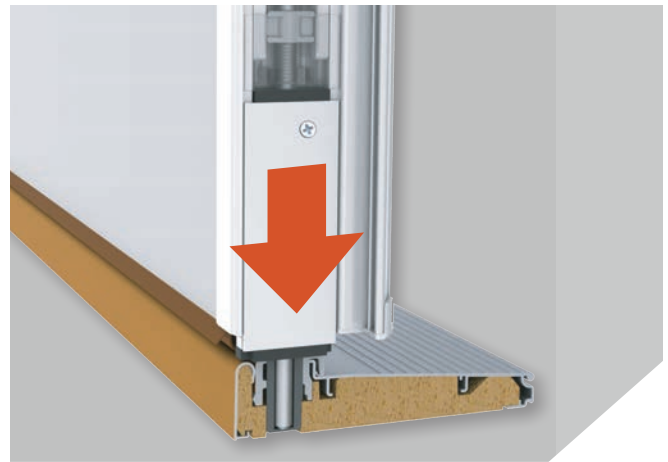

FLIP LEVER DOWN

As Flip Lever is lowered, Floating Boot forms a tight seal against the sill cap while the Flush Bolt secures the unit in place.