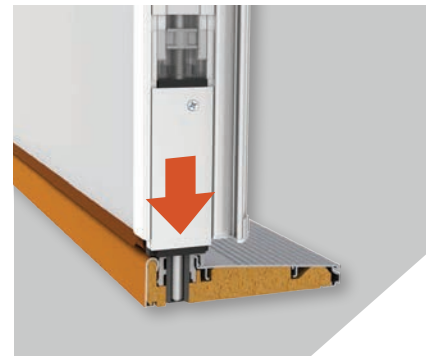

MULTI-POINT ASTRAGAL (MPA)

Stop fearing French doors and start experiencing what smarter installations, smarter performance and smarter savings can do for you. Auto-performance, lasting sealing power and ongoing savings come standard.

ACTIVATE FLIP LEVER, ENGAGE FLOATING BOOT

Activating the Flip Lever with a single motion provides easy system sealing - no reaching or bending. The spring-loaded Floating Boot auto-seals to fight infiltration regardless of drill hole depth.

ENGAGE DEADBOLT, ACTIVATE MULTI-POINT LOCK

The Multi-Point Astragal combines the added strength and protection of three secure sealing points to fight against infiltration and deflection. MPA also works with most standard deadbolt packages for enhanced savings.