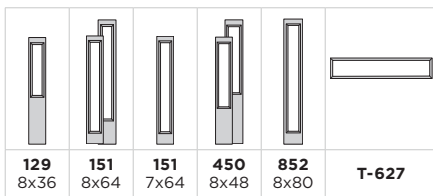

Door BFT-228-627-4
Sidelites BFTSL-151-627-X

Belleville. Fir Textured with with 22x10 Glass / 8x64 Sidelite

EXPO

IRON

CLASSIC

TEXTURES

LINEA

ESSENTIA