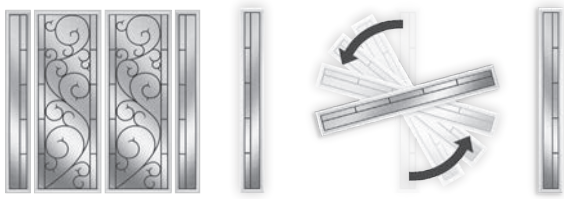

Tanglewood Glass

926 - WR WROUGHT IRON

EXPO

IRON

CLASSIC

TEXTURES

LINEA

ESSENTIA

One sidelite would need to be rotated 180° to get the “bookend look.” Wrought iron glass is Low-e coated but not argon filled. ENERGY STAR. coverage can be affected in large dimensions.

106 22x36	122 22x64	404 22x48	810 22x80	129 8x36	151 8x64	151 7x64	450 8x48	852 8x80