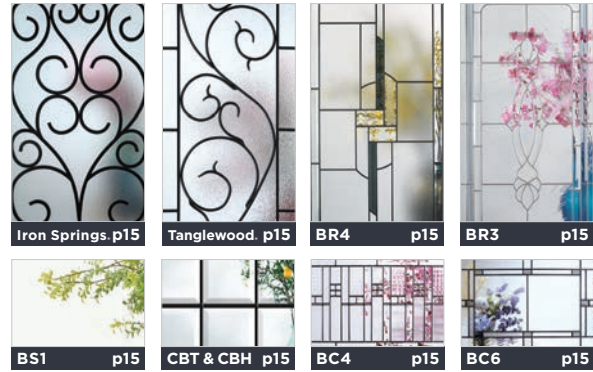

BARRINGTON.

ULTIMATE STYLE & DURABILITY