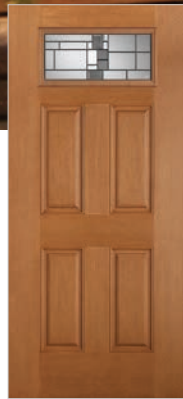

Belleville. Fir Textured with 22x10 Glass

Door BFF-228-364-4