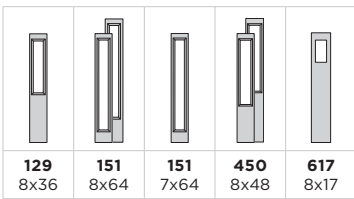

Door BLS-228-312-3 / Sidelite BLSL-151-312-X

EXPO

IRON

CLASSIC

TEXTURES

LINEA

ESSENTIA

PRIVACY RATING 1 — 4 — 10
 Least Obscure — Most Obscure