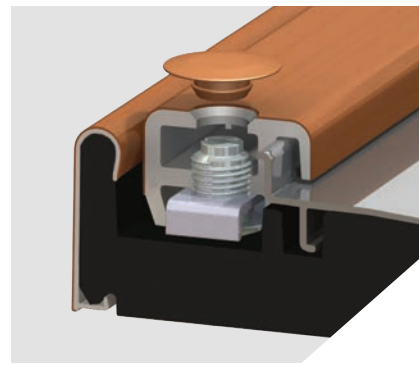

SEALED ADJUSTMENT SCREWS

Dirt and water can get into the exposed screws of other adjustable sills. Patented sealing plugs hide unsightly screws and keep water and dirt away from the adjustment mechanism, maintaining adjustability of the sill cap over time.