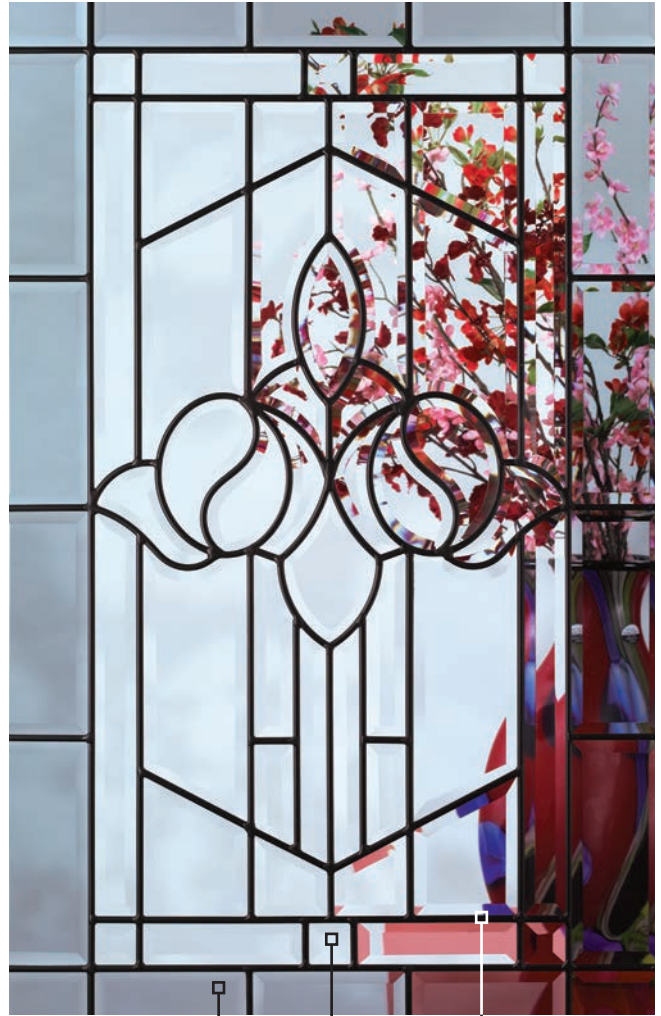

Sta-Tru. HD Steel
8P Parliament with
8x42 Glass

Door SHD-203-900-7