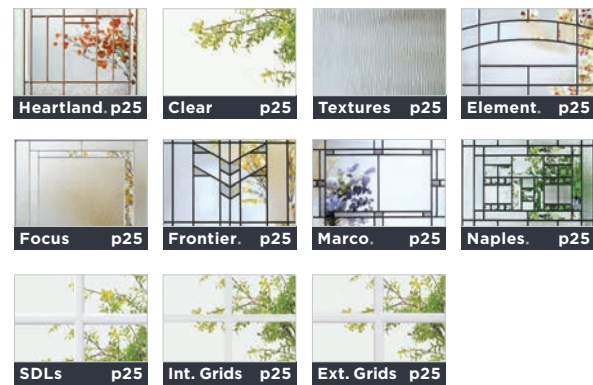

HERITAGE SERIES.

AUTHENTIC CRAFTSMAN DETAIL