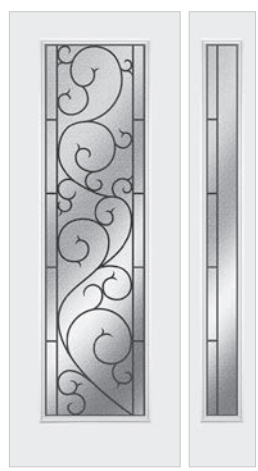

8' Sta-Tru. HD Steel with 22x80 Glass / 8x80 Sidelite

Door SHD-810-926-X / Sidelite SHDSL-852-926-X