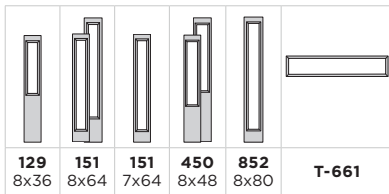

PRIVACY RATING 1 — 8 — 10
Least Obscure — Most Obscure

Clear Glass   Antique Black Caming   Mistlite Glass   Granite Glass