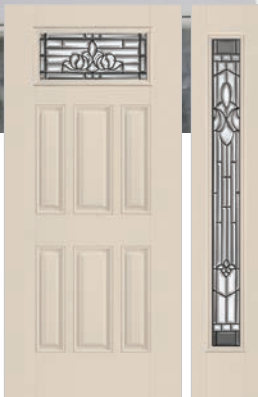

Door BLS-404-517-1P

8' Belleville, Smooth with 22x48 Glass

Door BMF-122-517-1 / Sidelites BMTSL-151-517-1

8' Belleville, Hollister, Mahogany Textured with 22x64 Glass / 8x64 Sidelites

▶ Belleville, Smooth with Madrid, Glass
 Door BLS-106-900-2 / Sidelites BLSSL-129-900-1 / Transom T-900