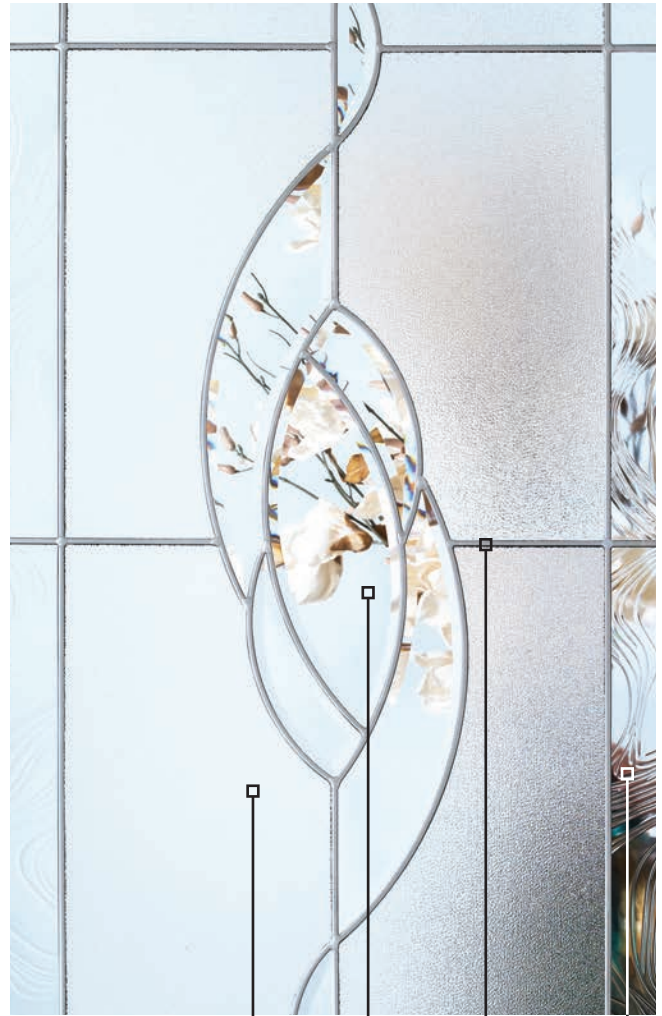

122 22x64	404 22x48	151 8x64	151 7x64	450 8x48

PRIVACY RATING 1 — 5 — 10
 Least Obscure Most Obscure

Pear Glass Clear Beveled Glass Platinum Caming Clear Baroque Glass

Door SHD-122-472-X / Sidelite SHDSL-151-472-X