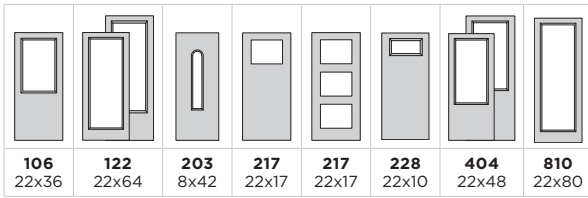

EXPO

IRON

CLASSIC

TEXTURES

LINEA

ESSENTIA

PRIVACY RATING **1** — **6** — **10**
 Least Obscure — Most Obscure

Clear Beveled Glass | Narrow Reed Glass | Antique Black Caming | Granite Glass