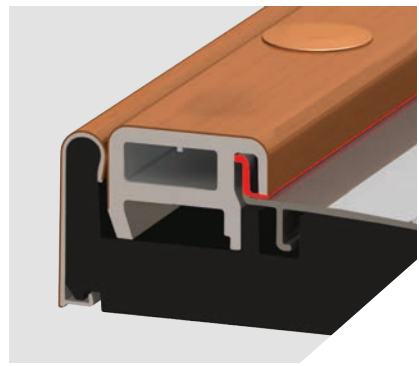

HIGH DAM, INTEGRATED SEAL

A dual durometer cap seal overlaps the high dam. Both combine to provide a barrier to air and moisture even in the most extreme weather conditions.