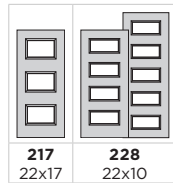

EQUAL LITES

BLS / Belleville, Smooth