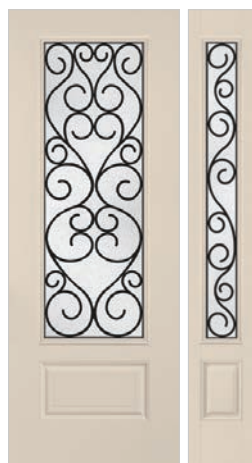

8' Belleville, Smooth with 22x64 Glass / 8x64 Sidelite

Door BLS-712-918-1 / Sidelite BLSL-151-918-1