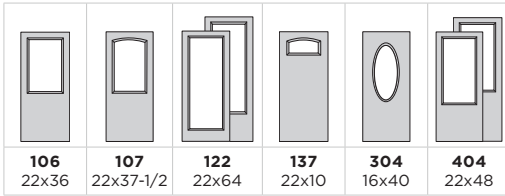

EXPO

IRON

CLASSIC

TEXTURES

LINEA

ESSENTIA

PRIVACY RATING 1 — 5 — 10
Least Obscure ▲ Most Obscure

Door SHD-137-467-4