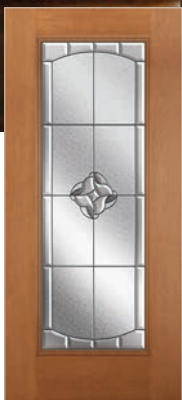

Door BFT-122-467-X

Belleville, Fir Textured with 22x64 Glass