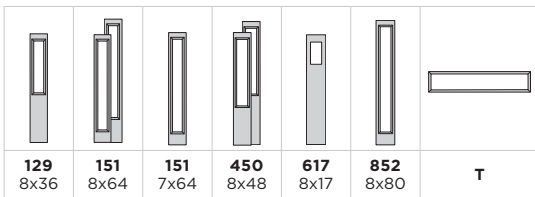

EXPO

IRON

CLASSIC

TEXTURES

LINEA

ESSENTIA

PRIVACY RATING **1** — **6** — **10**
 Least Obscure — Most Obscure

Clear Beveled Glass | Narrow Reed Glass | Antique Black Caming | Granite Glass