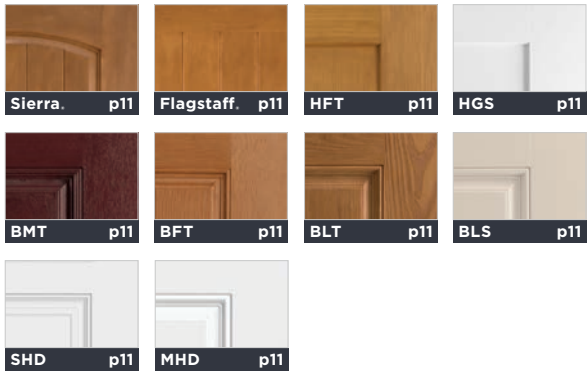

Distinct Glass Collections

FOR EVERY STYLE

DOOR COLLECTIONS

DURABLE. AUTHENTIC. VERSATILE