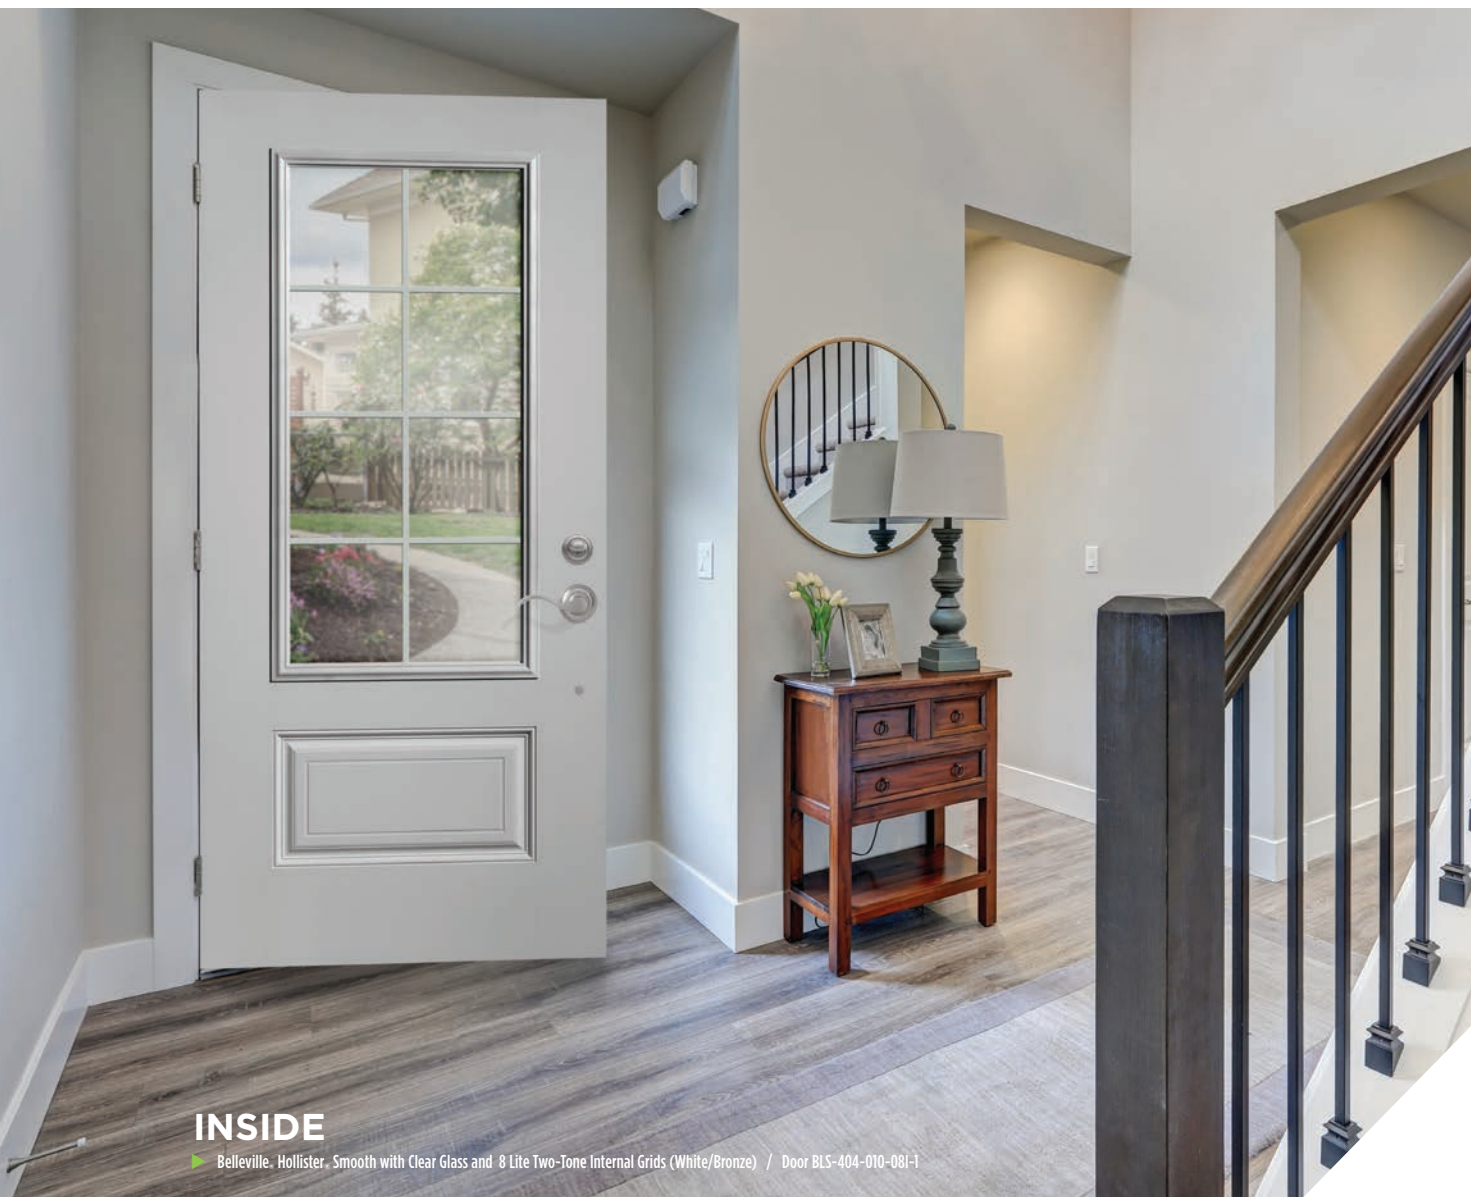

INSIDE

▶ Belleville, Hollister, Smooth with Clear Glass and 8 Lite Two-Tone Internal Grids (White/Bronze) / Door BLS-404-010-081-1