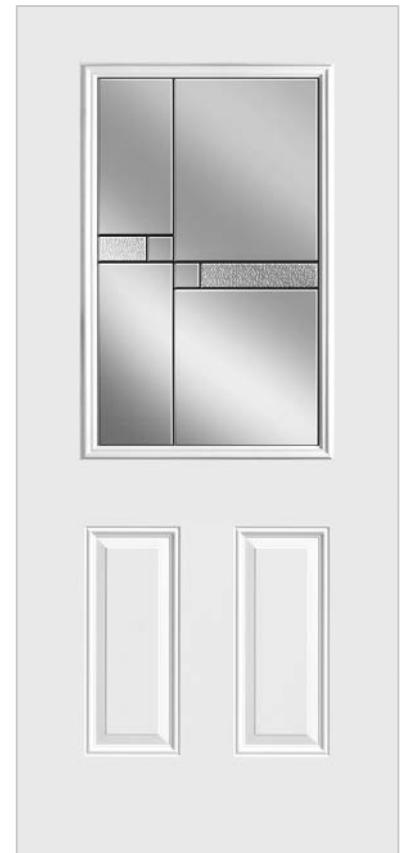

Our dedication to superior craftsmanship allows us to deliver unsurpassed quality and value in both fiberglass and steel entry doors. We offer a comprehensive selection of door styles, finishes and decorative glass options—all crafted with exacting attention to detail.

BELLEVILLE.
THE ORIGINAL FIBERGLASS

STA-TRU.
PRE-PAINTED STEEL

HD STEEL
READY TO PAINT

► Belleville. doors feature distinct architectural details, a reinforced lock area and thousands of customizable glass and panel combinations to choose from.

► Sta-Tru. doors offer the security of steel. The door comes pre-finished with white paint, so there's no need for additional finishing unless you want to add a pop of color.*

► Available in a wide range of profiles, sizes, glass and fire ratings, Sta-Tru. steel doors are a sound choice for front door or house-to-garage applications.

► Masonite. HD Steel doors come primed and ready to paint. These doors feature high-definition decorative panel profiles that closely replicate the appearance of a high-end wood door with the ultimate in security.

*Minor scuffs or blemishes are not considered a defect. Painting the primed door edge is recommended.