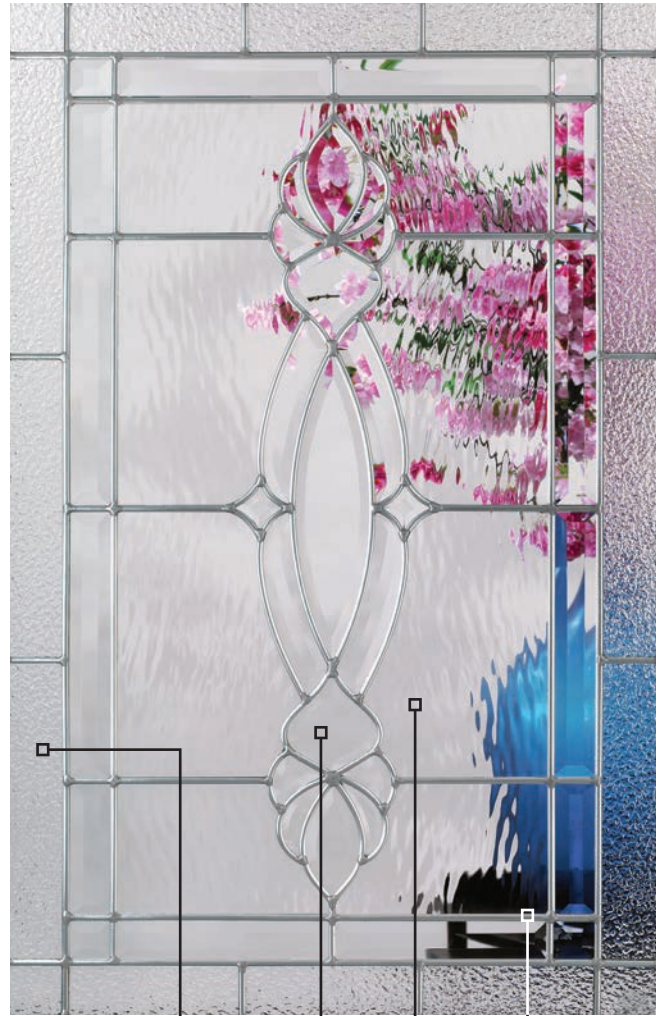

C	S	E	T	C38
724	•	•	•	•
725	•	•	•	•

Granite Glass | Clear Beveled Glass | Aqua Glass | Platinum Caming

PRIVACY RATING **1** — **4** — **10**
Least Obscure | Most Obscure

Door SHD-404-725-2

Sta-Tru, HD Steel with 22x48 Glass