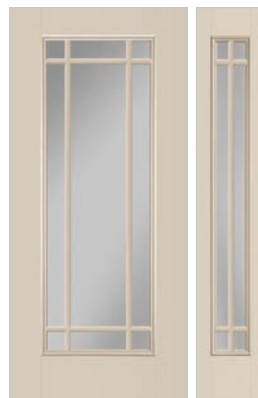

Standard SDL / Textured

Standard SDL / Smooth

Door BFT-404-S04-1

Belleville, Hollister, Fir Textured with 22x48 Glass and 4-Lite Applied SDL Bars

Door BMT-106-S04-1P

Belleville, Mahogany Textured with 22x36 Glass and 4-Lite Applied SDL Bars