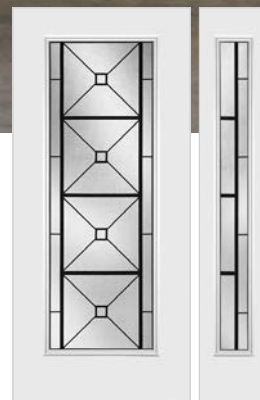

Sta-Tru, HD Steel with 22x64 Glass / 7x64 Sidelite

Door SHD-122-957-X
Sidelite SHDSL-151-957-X