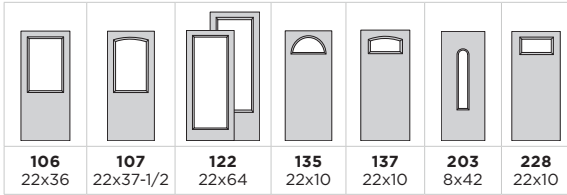

EXPO

IRON

CLASSIC

TEXTURES

LINEA

ESSENTIA

PRIVACY RATING **1** **2** **10**
Least Obscure Most Obscure