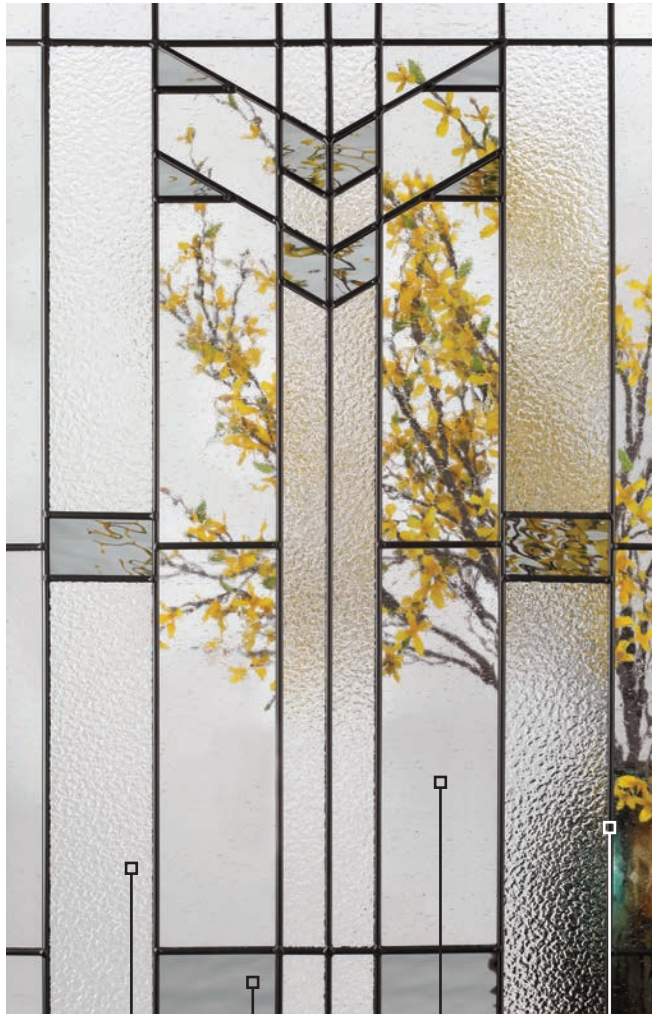

Door BLS-228-312-3 / Sidelite BLSL-151-312-X

EXPO

IRON

CLASSIC

TEXTURES

LINEA

ESSENTIA

PRIVACY RATING 1 — 4 — 10
 Least Obscure — Most Obscure