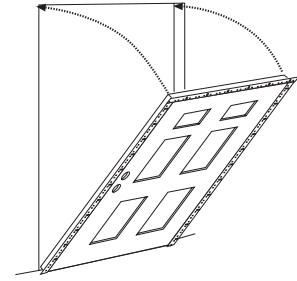

THE ULTIMATE STEEL DOOR FRAME

IDP's Entry Fit™ K2A-series frame adds a new dimension of flexibility and durability to Masonite's entry door line. Manufactured of galvanized steel, Entry Fit™ features a full 1" of adjustability to accommodate almost any variation in wall construction. This easy-to-install and user-friendly door frame is designed for use in new construction or remodel in high rises, assisted living facilities, hotels, motels, offices and residential applications. Entry Fit™ is engineered to meet the most stringent code requirements including structural, impact and 90-minute fire ratings.