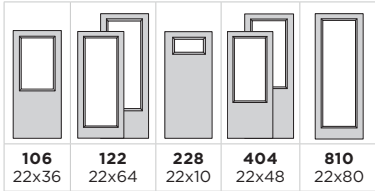

PRIVACY RATING 1 — 8 — 10
Least Obscure — Most Obscure

Clear Glass   Antique Black Caming   Mistlite Glass   Granite Glass