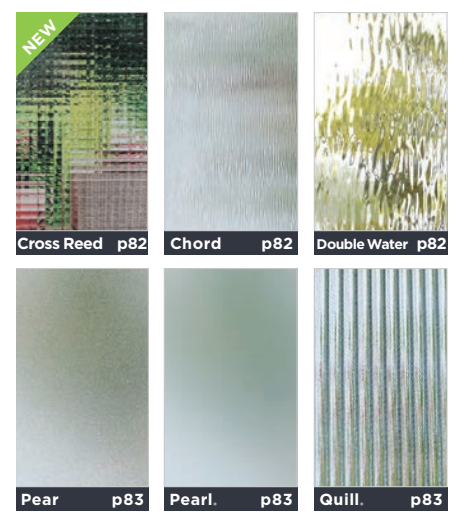

BELLEVILLE. THE ORIGINAL FIBERGLASS

STA-TRU. PRE-PAINTED STEEL

HD STEEL READY TO PAINT

EXPO

IRON

CLASSIC

TEXTURES

LINEA